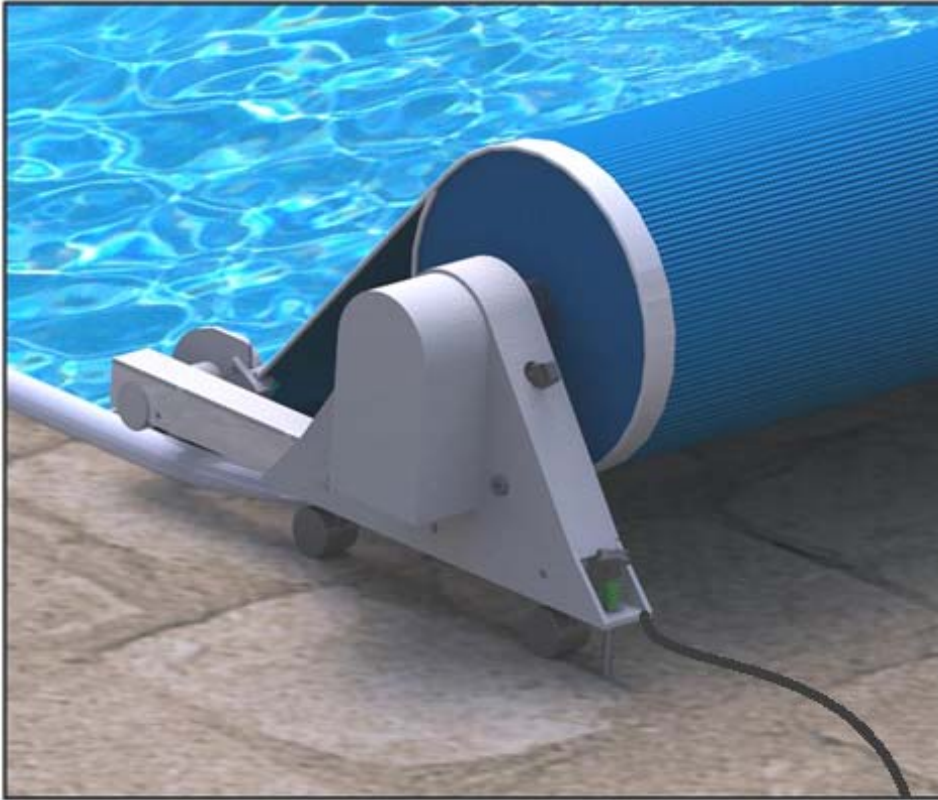

COVERS *in Play*

Auto Pool Reel®

Welcome to the world of Covers in Play. Where function meets form and leisure becomes luxury.

Introducing the world's only fully automatic, hands free, retractable pool cover system. Auto Pool Reel®

Totally hands free, trackless, self deploying, self retracting, with no manual cranking, no pulling, no strings or cables.

Hands Free

Fully Automatic

At the push of a button

Design Features

- State of the art electric drive system
- Controlled by two edge guides on and off the pool water
- Built in microchip controller
- Trackless system
- Standard kit fits up to 20' x 40' pool
- Orders for larger pools can be custom made.

Benefits

- Fully Automatic, with electric safety switch
- No manual pulling, no pushing, no strings
- Simple Touch Deployment System, anyone can do it
- Saves time, saves energy, saves heat
- No tracks, self guiding