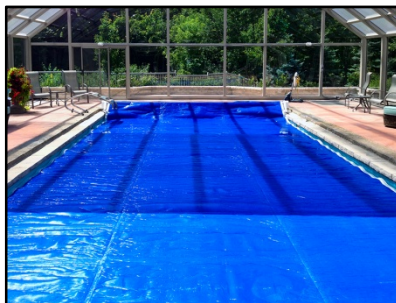

Totally hands free, trackless, self deploying, self retracting, with no manual cranking, no pulling, no strings or cables.

Hands Free

Fully Automatic

At the push of a button

Design Features

- State of the art electric drive system
- Controlled by two edge guides on and off the pool water
- Built in microchip controller
- Trackless system
- Standard kit fits up to 20' x 40' pool
- Orders for larger pools can be custom made.